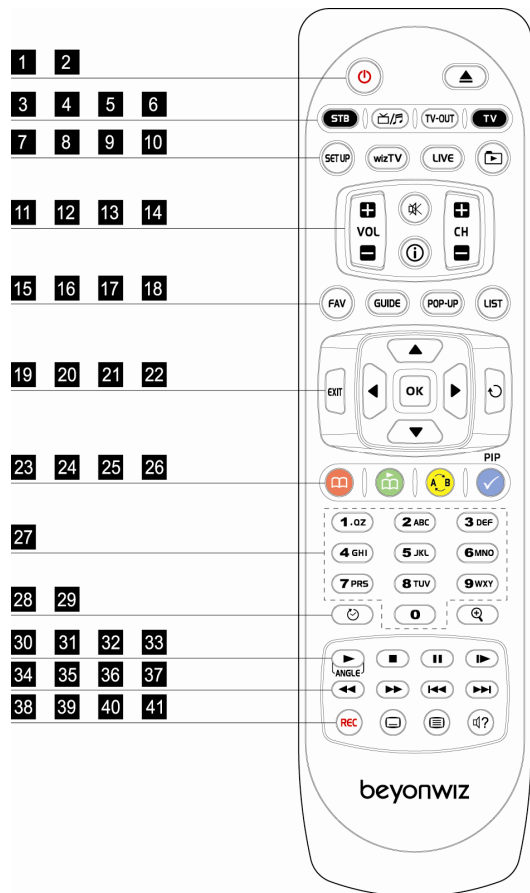

Remote Control HEXA Code Table

Remote Control HEXA Code Table

Model Code: BR-01

1	STANDBY	0xBE000AF5
2	EJECT	0xBE0040BF
3	STB	N/A
4	TV/RADIO	0xBE0055AA
5	TV-OUT	0xBE0042BD
6	TV	N/A
7	SETUP	0xBE0007F8
8	WizTV	0xBE0052AD
9	LIVE	0xBE0008F7
10	FILE PLAY	0xBE0044BB
11	VOL +/-	0xBE0002FD 0xBE0003FC
12	CH +/-	0xBE0000FF 0xBE0001FE
13	MUTE	0xBE000CF3
14	INFO	0xBE000DF2
15	FAV	0xBE0009F6
16	GUIDE	0xBE0043BC
17	POP-UP	0xBE001AE5
18	LIST	0xBE004CB3
19	EXIT	0xBE001CE3
20	UP/DOWN/ LEFT/RIGHT	0xBE004EB1 0xBE004FB0 0xBE0053AC 0xBE0054AB
21	OK	0xBE001FE0
22	RECALL	0xBE001EE1
23	RED	0xBE004DB2
24	GREEN	0xBE000DF2
25	YELLOW	0xBE000EF1
26	BLUE	0xBE000FF0
27	0/1/2/3/4/ 5/6/7/8/9	0xBE0010EF 0xBE0011EE 0xBE0012ED 0xBE0013EC 0xBE0014EB 0xBE0015EA 0xBE0016E9 0xBE0017E8 0xBE0018E7 0xBE0019E6
28	SLEEP	0xBE001BE4
29	ZOOM	0xBE0050AF
30	PLAY	0xBE004BB4
31	STOP	0xBE004AB5
32	PAUSE	0xBE0046B9
33	SLOW FWD	0xBE0006F9
34	REW	0xBE0045BA
35	FF	0xBE0048B7
36	PREV	0xBE0004FB
37	NEXT	0xBE0005FA
38	REC	0xBE005EA1
39	SUBTITLE	0xBE0047B8
40	TELETEXT	0xBE0051AE
41	SOUNDTRACK	0xBE0049B6